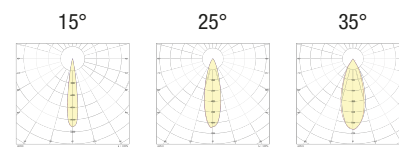

MADE IN ITALY