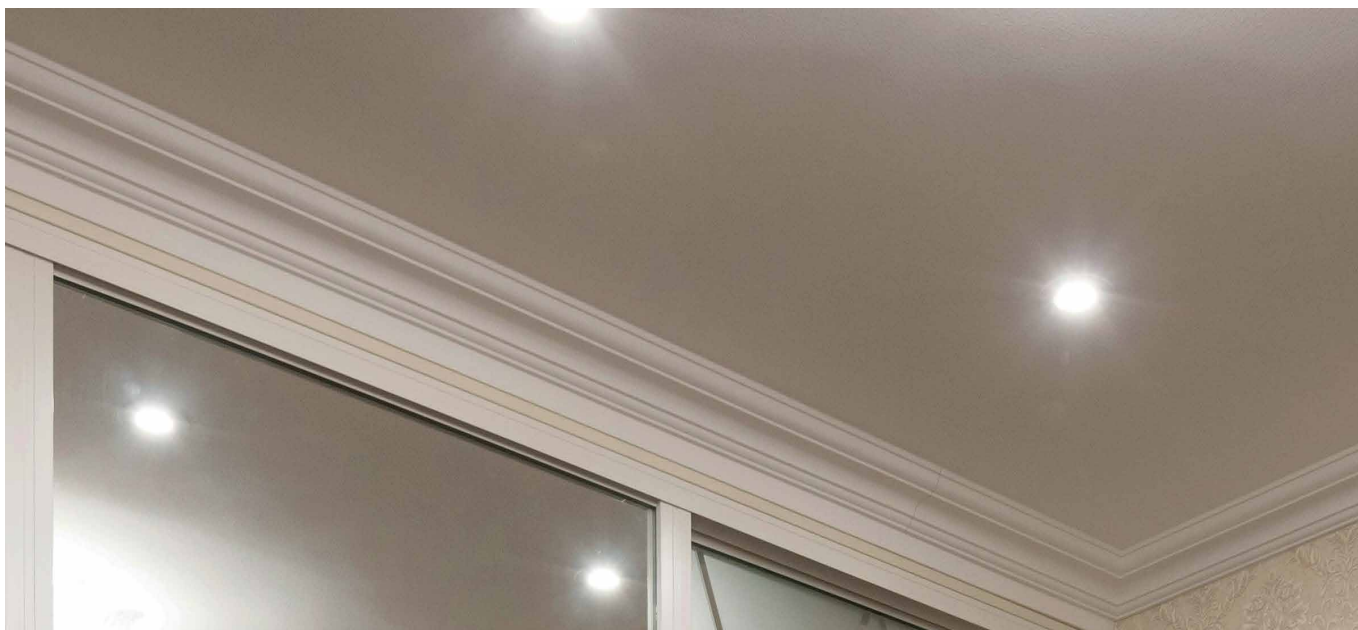

BASIK 1

L01.

Polished, decorated aluminium recessed light with powerful LEDs suitable for decorative lighting of residential and retail environments. Choice of secondary optics. Can be flush fitted indoors and outdoors if partially protected. Flush-mounted with springs.

 **MADE IN ITALY**

BASIC CODES

L01.

FINISHES

- 1 White
- 2 Matt black
- 5 Gloss aluminium
- 6 Chrome
- 7 Brushed aluminium

LIGHT BEAM

- 15 15°
- 25 25°
- 35 35°

LED COLOUR