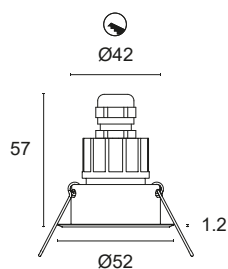

 **MADE IN ITALY**

BASIC CODES

L01.

FINISHES

- 1 White
- 2 Matt black
- 5 Gloss aluminium
- 6 Chrome
- 7 Brushed aluminium

LIGHT BEAM

- 15 15°
- 25 25°
- 35 35°

LED COLOUR